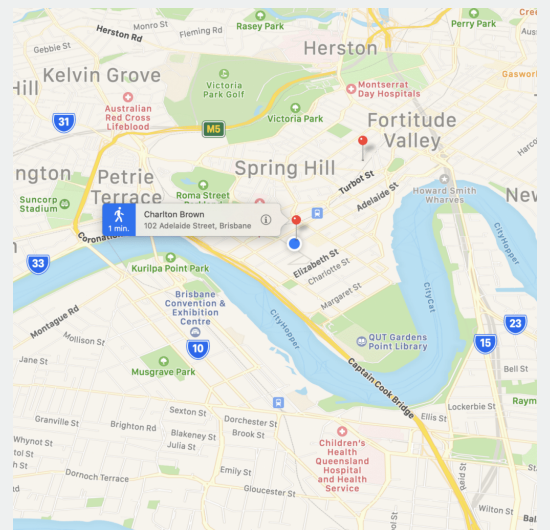

- AGE
- EDUCATION & EXPERIENCE REQUIREMENTS
- ENGLISH LANGUAGE

BRISBANE COURSE TRAINERS

BRISBANE & FACILITIES

YOUR CAMPUS

Overlooking King George Square in the heart of Brisbane's CBD, NIET Group Brisbane Centre features 10 tutorial rooms, two lecture theatres, library and digital media lab, alongside modern computer lab & large open recreation & study spaces. The campus is just metres from major bus and train terminals, extensive retail & accommodation options.